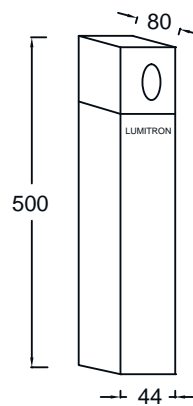

- Die cast aluminum body, IP65
- Input Voltage: 100-240VAC
- Output: 220 - 240 Lumen
- Color: Aluminum, Black

**ITBL - 5**

ITBL-5-1L

LED 1x3W

ITBL-5-2L

LED 2x1W

LED 2x3W

**ITBL - 6**