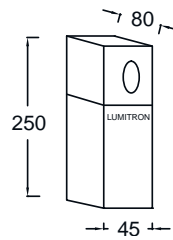

- Die cast aluminum body, IP65
- Input Voltage: 100-240VAC
- Output: 220 - 240 Lumen
- Color: Aluminum, Black

**ITBL - 5**

ITBL-5-1L

LED 1x3W

ITBL-5-2L

LED 2x1W

LED 2x3W

**ITBL - 6**